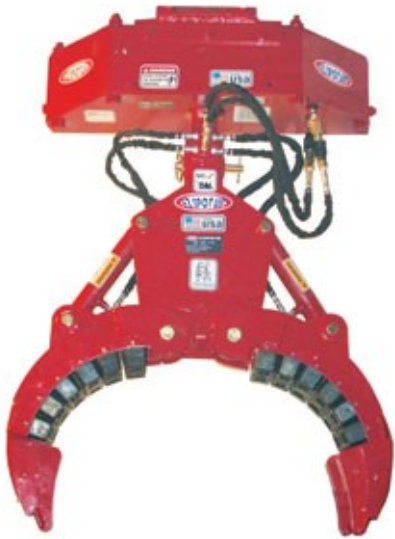

SOLARIS ROTATING BASE FOR EXCAVATOR

Quality Attachments, Parts & Customer Service

The Excavator Rotating Base is an ideal multi-purpose attachment. Pictured here with the Rock and Tree Hand, it showcases its immense versatility. Precise and Powerful, it is the perfect tool to handle heavy material that needs an accurate set-up. When mounted on an Excavator, the Rotating Base offers 200 degrees of rotation.

You can attach any tool head to this Excavator Rotating Base.

**Ez-001X Rotating Base
pictured with a Rock &
Tree Handler**

SOLARIS ROTATING BASE FOR EXCAVATOR

Quality Attachments, Parts & Customer Service

The versatile Excavator Rotating Base attaches to any mini-excavator to make it the perfect project companion!

APPLICATIONS

- Landscaping
- Nursery
- Pole Building
- Fencing
- Oil Field
- Foundations
- Pilings
- Farming
- Drilling
- Forestry
- Mining
- Electrical & Plumbing
- Parks & Recreation
- Government